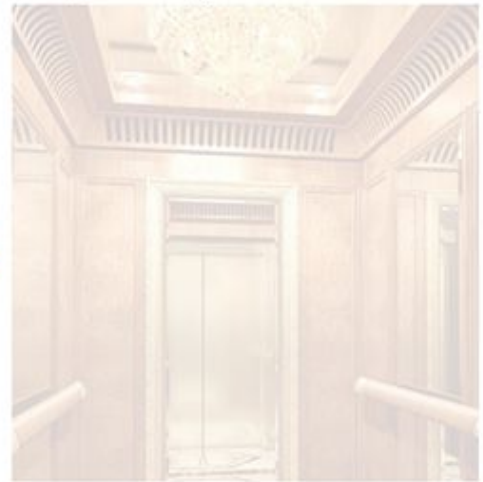

LIGHT FOR DISINFECTION

To sterilize a fungus in the car, light for disinfection will be attached on the ceiling.

SAFETY DRIVE

During the operation if the car stops between floors, and safety device doesn't start, the car automatically moves to the nearest floor with the low speed. Then, it opens the door to allow the passengers to exit out

SIGMA

INTERPHONE & EMERGENCY CALL BUTTON

In case of emergency, the passenger can communicate with the personnel in control room or in prevention center of disasters by pushing the emergency call button.

AUTOMATIC DOOR OPENING / CLOSING TIME CONTROL

Door opening / closing time can be automatically adjusted according to the call registered to maximize the efficiency of operation.