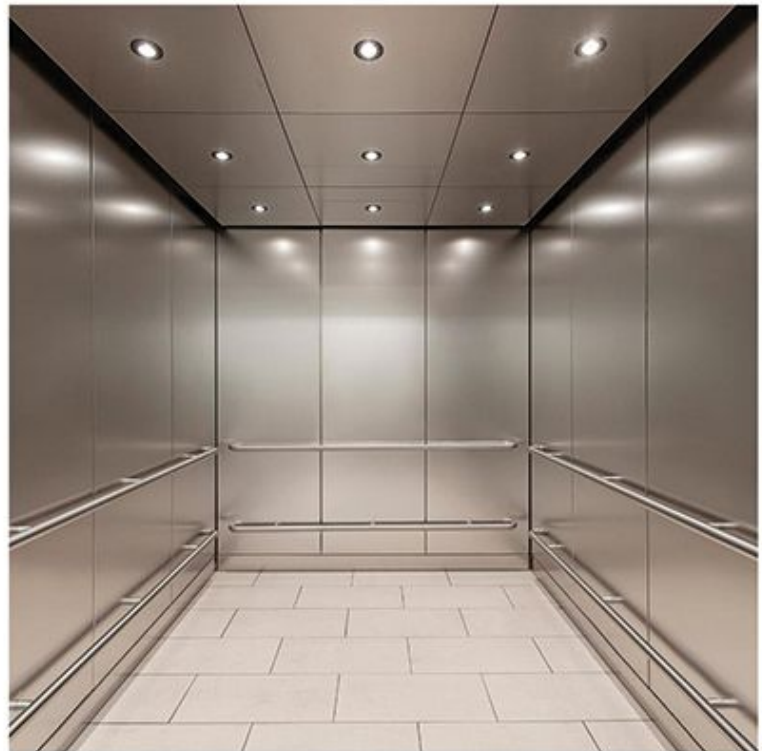

- **ENTRANCE COLUMNS**
  Hairline-finished stainless steel
- **LIGHTING**
  fluorescent lighting through milky-white acrylic lenses
- **FLOORING**
  Coverd Marble
- **CAR DOOR, WALL PANELS**
  Etched stainless steel
- **CEILING**
  HOS-200- SIG

- **ENTRANCE COLUMNS**
  Hairline-finished stainless steel
- **LIGHTING**
  LED lights
- **FLOORING**
  Coverd Marble
- **CAR DOOR, WALL PANELS**
  Etched stainless steel
- **CEILING**
  HOS-560- SIG