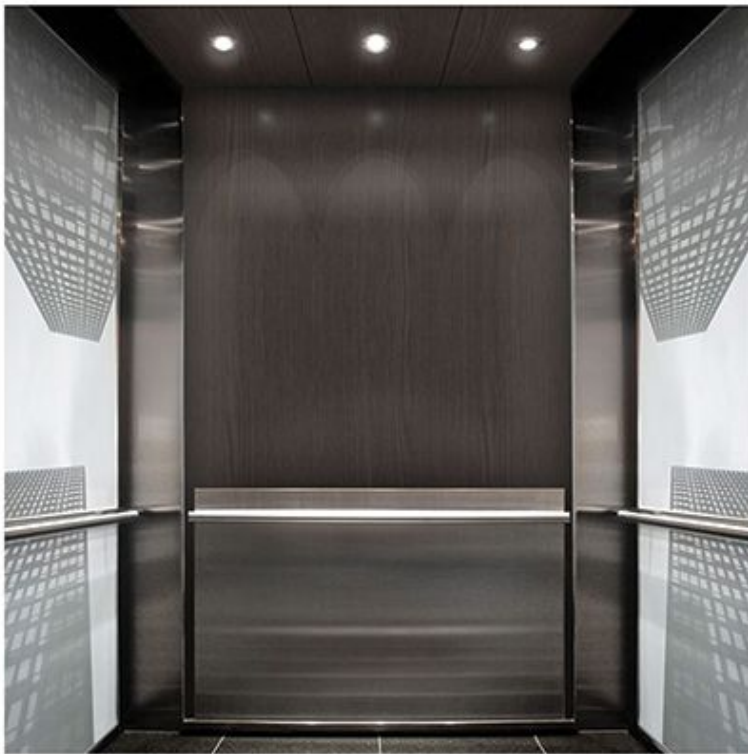

LUXURY CABINS