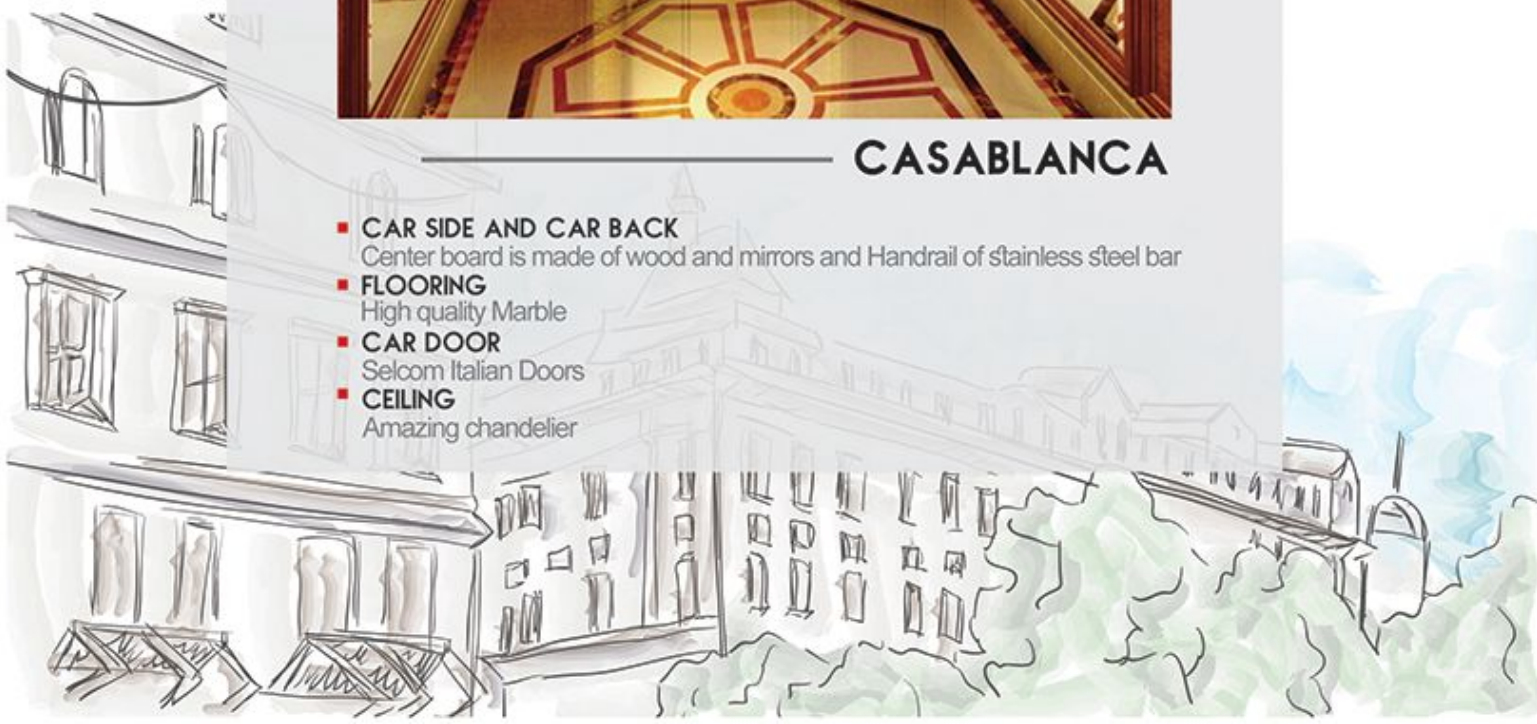

LUXURY CABINS

SMOKE OF THE EAST

- **CAR SIDE AND CAR BACK**
Stainless steel side with mirrors
- **FLOORING**
High quality Marble
- **CAR DOOR**
Selcom Italian Doors
- **CEILING**

LUX-001- SIG

RAYHANA

- **CAR SIDE AND CAR BACK**
Full wood cabin with mirrors
- **FLOORING**
High quality Marble
- **CAR DOOR**
Selcom Italian Doors
- **CEILING**