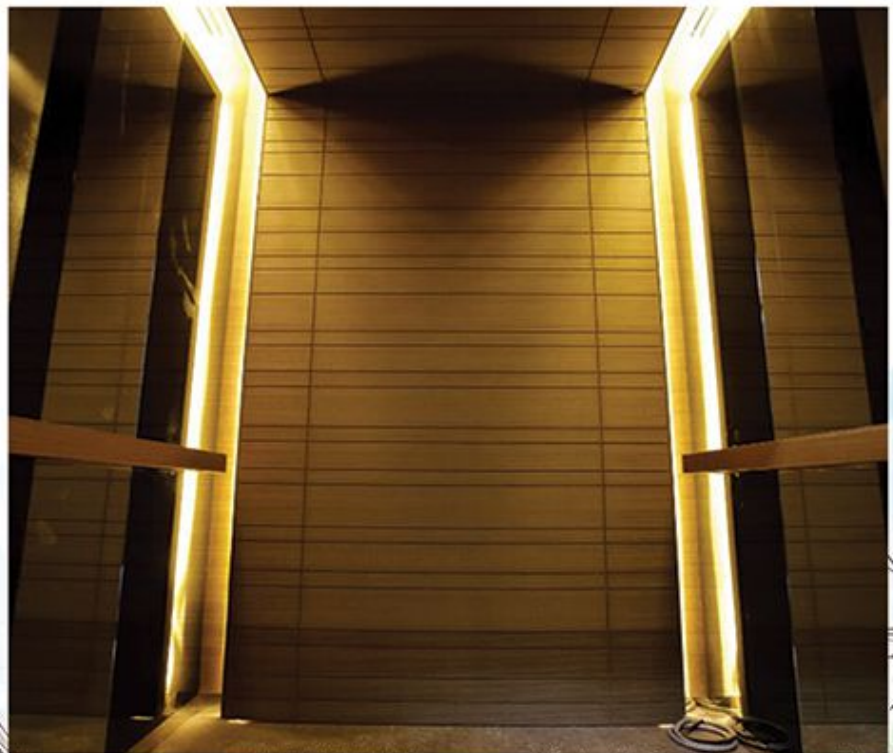

COFFEE BEAN

- **CAR SIDE AND CAR BACK**
  High quality stainless steel and mirrors with warm LED lights.
- **FLOORING**
  High quality Marble
- **CAR DOOR**
  Selcom Italian Doors
- **CEILING**
  LUX-304- SIG