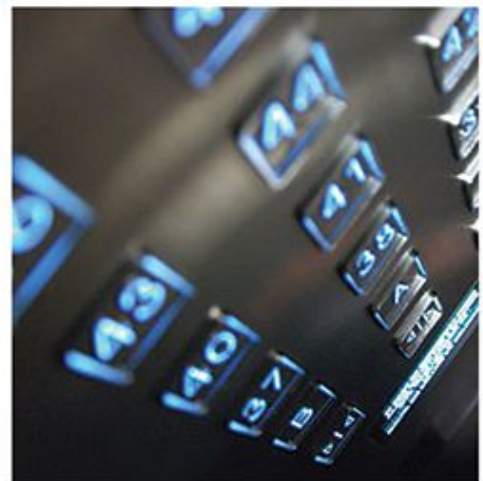

AUTOMATIC DOOR OPENING / CLOSING TIME CONTROL

Door opening / closing time can be automatically adjusted according to the call registered to maximize the efficiency of operation.